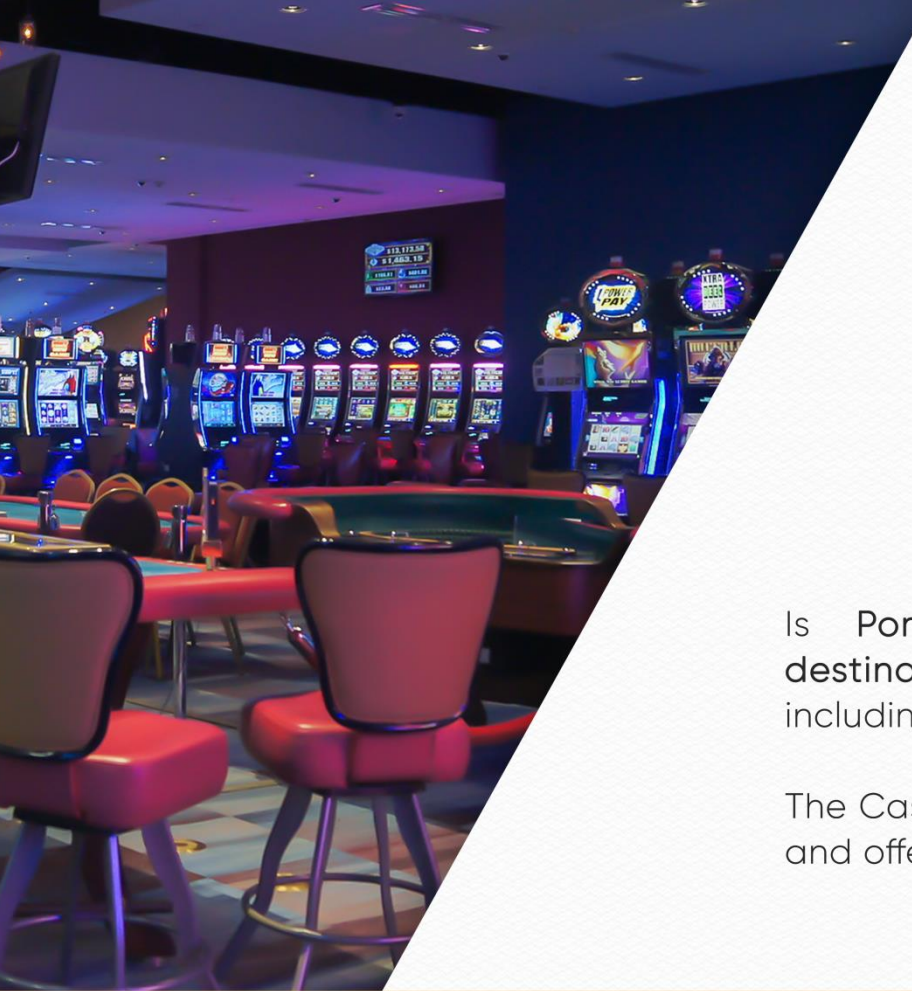

Is Ponce's premier entertainment and gaming destination. We have an exciting range of table games including live blackjack, craps, roulette and bingo.

The Casino has over 260 state-of-the-art slot machines and offers weekly entertainment.